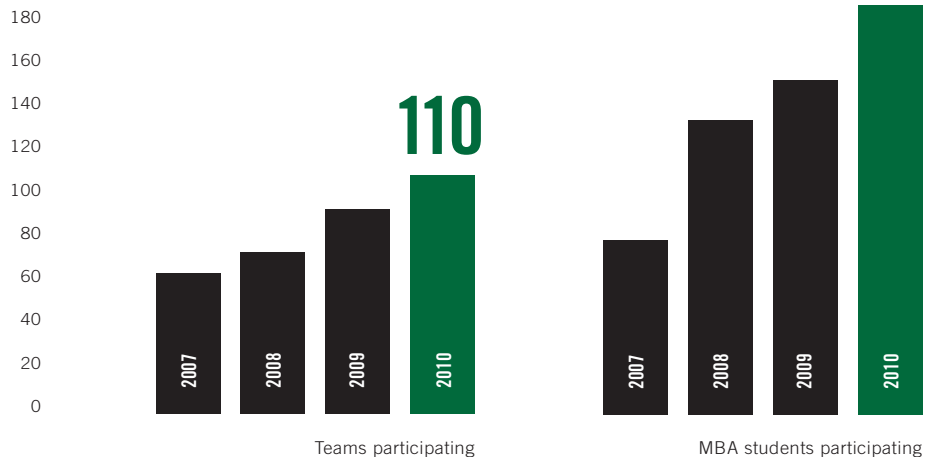

BUSINESS PLAN CONTEST

FIRST PRIZE, BUSINESS PLAN CONTEST

Business Venture Track Social Venture Track

MBA-LED NEW VENTURES

Accel Partners Redbeacon
Good Start Genetics Rent the Runway
TheLadders.com Yelp

BROADEST SET OF MBA ELECTIVES

26 COURSES

Entrepreneurial Management

Taught by 35 different professors

AVERAGE NUMBER OF ENTREPRENEURSHIP ELECTIVES TAKEN (PER MBA STUDENT)

2.5

MBA STUDENTS IN ENTREPRENEURSHIP CLUB

450

ENTREPRENEURS-IN-RESIDENCE 2010-2011